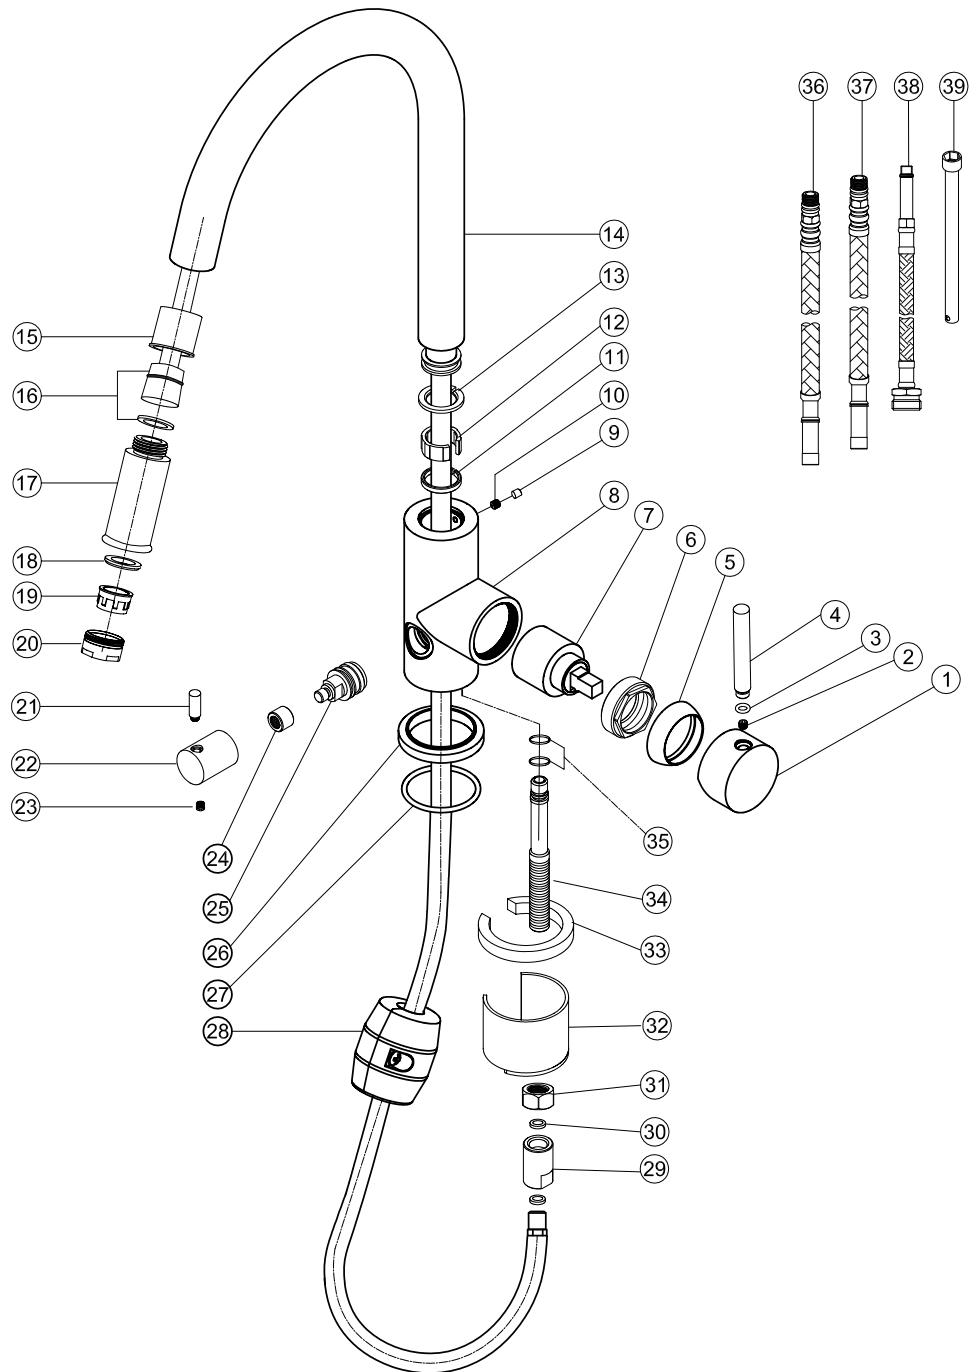

- 1 Handle base
- 2 Inner hex screw
- 3 O ring
- 4 Handle bar
- 5 Decoration cover
- 6 Screw nut
- 7 Cartridge
- 8 Body
- 9 Decoration rubber
- 10 Inner hex screw
- 11 O ring
- 12 C ring
- 13 C ring
- 14 Spout
- 15 Bushing
- 16 Hose
- 17 Spout head
- 18 O ring
- 19 Aerator
- 20 Aerator cover
- 21 Handle bar
- 22 Handle base
- 23 Inner hex screw
- 24 Splined hub
- 25 Cartridge
- 26 Base Rubber
- 27 O ring
- 28 Weight
- 29 Connector
- 30 Plane ring-sealing
- 31 Nut
- 32 Fixing sheet
- 33 Rubber
- 34 Connector tube
- 35 O ring
- 36 Flexible hose
- 37 Flexible hose
- 38 Hose
- 39 Tool

# Steel Access Shadow D

**Art no:** 30048 **RSK:** 8310669

**SCANDTAP®**  
BATHROOM CONCEPTS

Scandtap AB, Olofsdalsvägen 21, 302 41 Halmstad, Sweden  
info@scandtap.com, www.scandtap.com